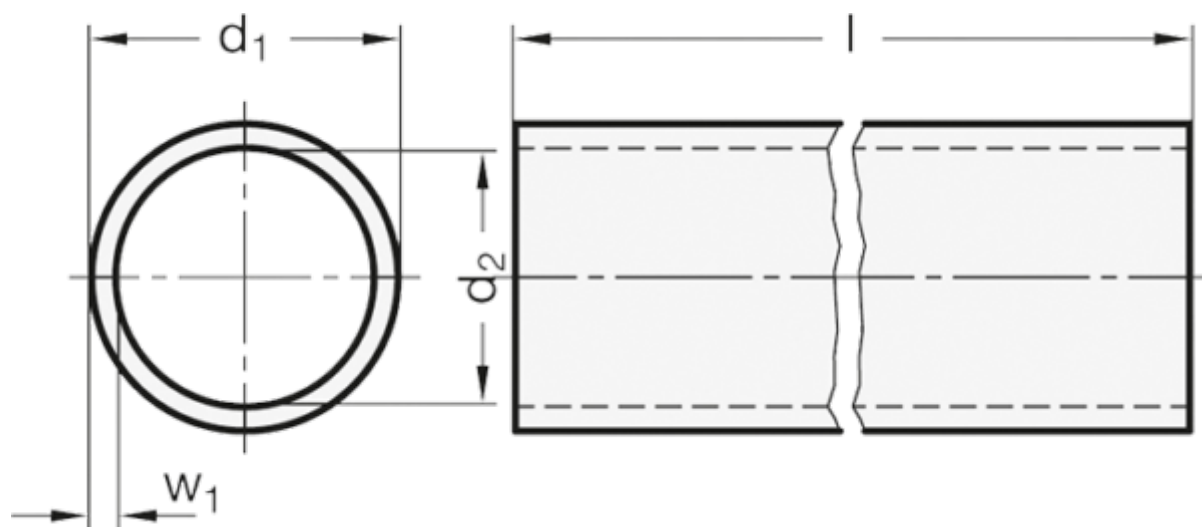

Article number: 20990NID35500BL

Description: E+G GN 990 Construction tube round
GN 990-NI-D35-500-BL

Measures

d_1 = D35 \pm 0.15

d_2 = 31

$l \pm 0.5$ = 500

w_1 = 2

Weight in (g) = 900